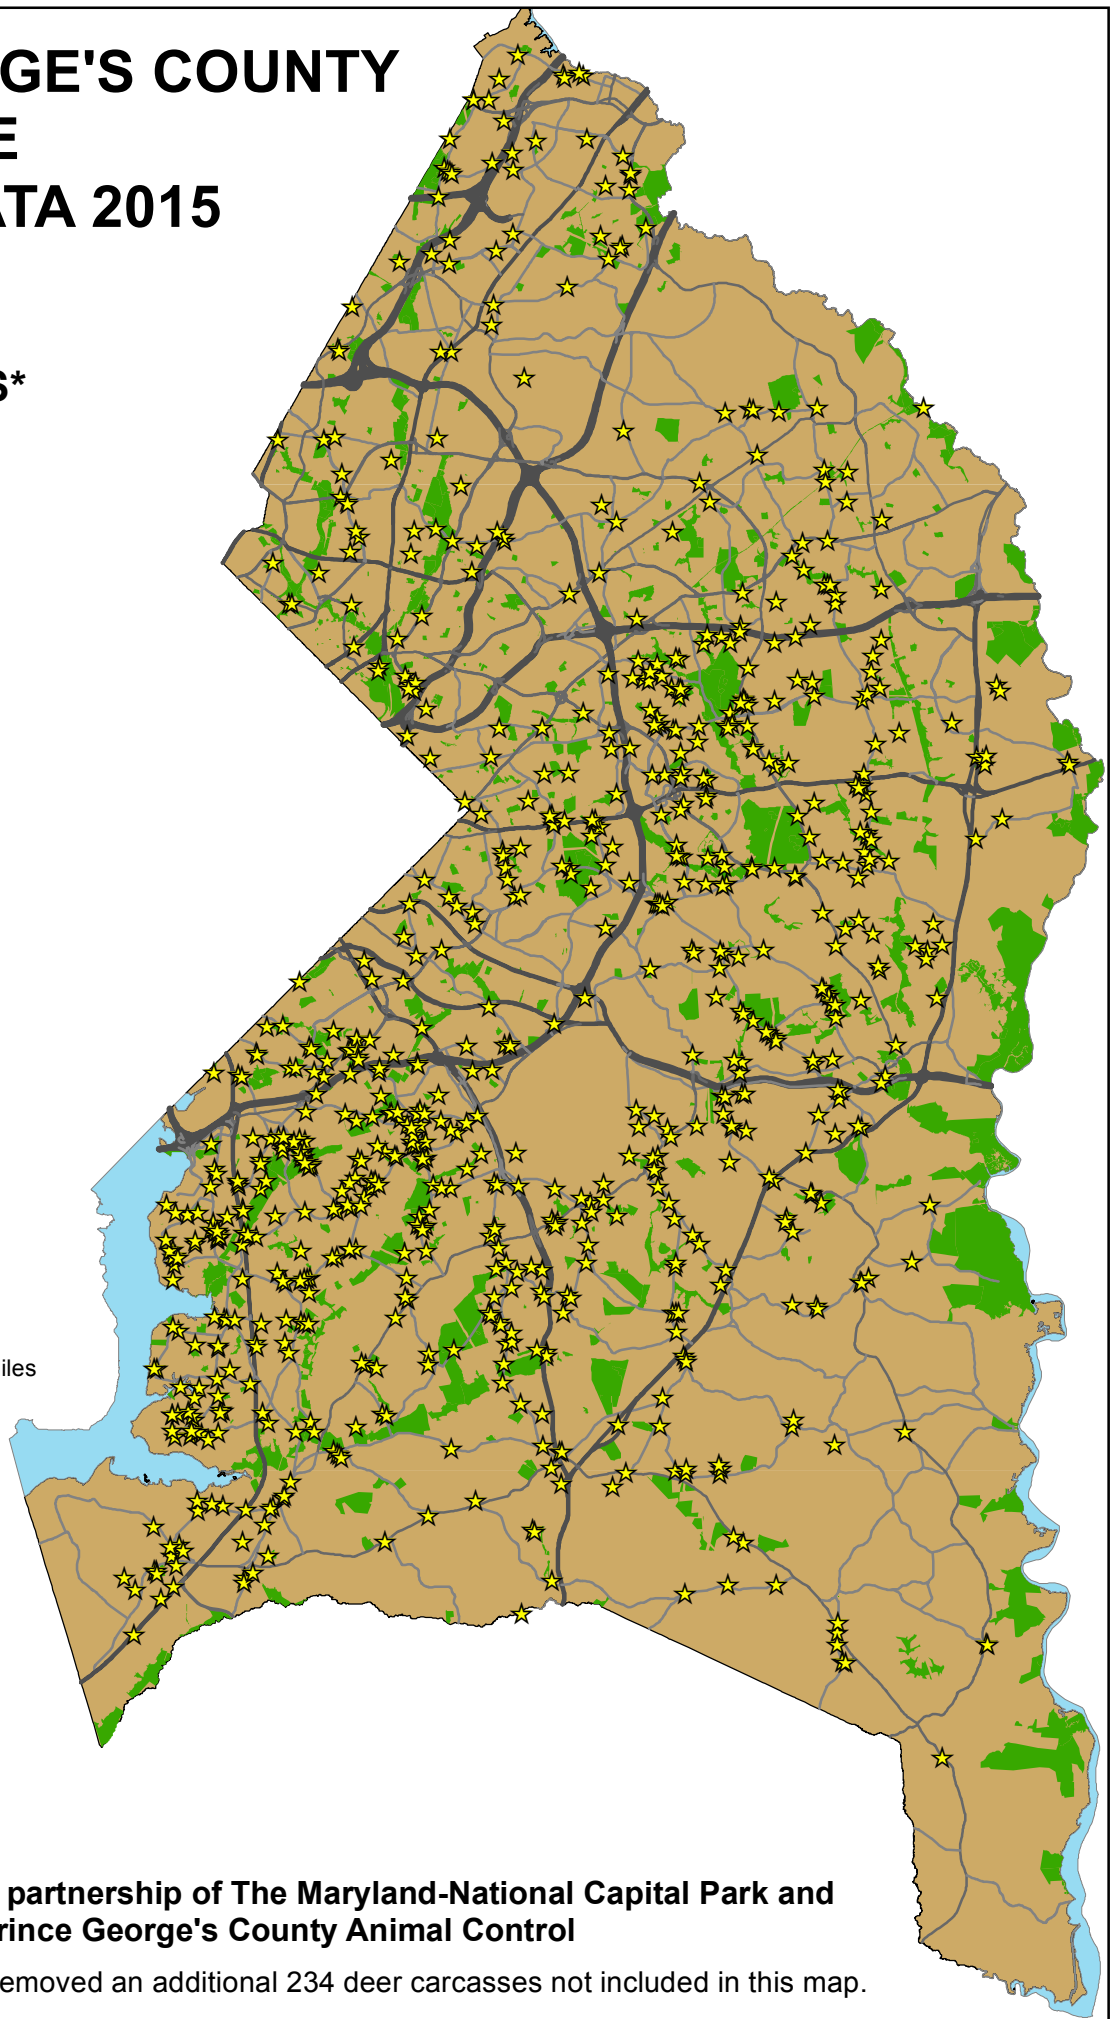

PRINCE GEORGE'S COUNTY DEER VEHICLE COLLISION DATA 2015

TOTAL CARCASSES*
796

Legend

- ★ Deer Vehicle Collision
- M-NCPPC Property

0 2 4 8 Miles

Data gathered through the partnership of The Maryland-National Capital Park and Planning Commission & Prince George's County Animal Control

*State Highway Administration removed an additional 234 deer carcasses not included in this map.